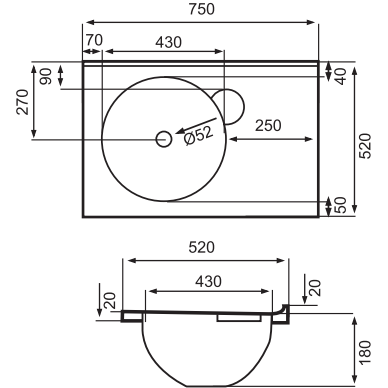

Cabinets & Mirrors

D1 White
605x280x116

Coral 600
585x385x800
white or mahogany

D3 White
605x556x116

Coral 750
735x500x800
white or mahogany

Coral 600 Mahogany
585x385x800

D1 Mahogany
605x280x116

Coral 750 Mahogany
735x500x800

ISOBEL 600
600X400X170

ISOBEL 750
750X520X185

BIANCA 600 600x400x180

BIANCA 750 750x520x180

PAULA 600 600x400x195

PAULA 750 750x520x195

PAULA 900x520x195

CORNER 680x680x160

VANITY 1200x520x195

DOUBLE BOWL 1500x540x160

ANGELA 600
500x270x150

ANGELA 750
590x360x150

DONNA 600
600x400x155

KING
542x430x165

ERICA
550x490x165

SALON
485x490x185

CRYSTAL 600 SOLID SURFACE TOP
610x405x20

CRYSTAL 750 SOLID SURFACE TOP
765x514x20

CRYSTAL 1000 SOLID SURFACE TOP
1042x590x20