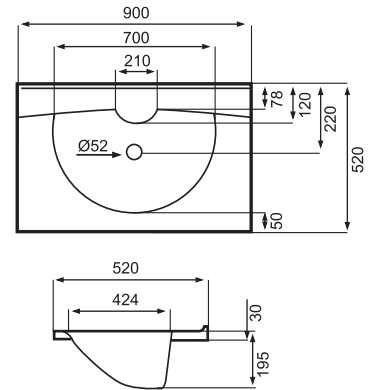

Cabinets & Mirrors

D1 White
605x280x116

Coral 600
585x385x800
white or mahogany

D3 White
605x556x116

Coral 750
735x500x800
white or mahogany

Coral 600 Mahogany
585x385x800

D1 Mahogany
605x280x116

Coral 750 Mahogany
735x500x800

ISOBEL 600
600X400X170

ISOBEL 750
750X520X185

BIANCA 600 600x400x180

BIANCA 750 750x520x180

PAULA 600 600x400x195

PAULA 750 750x520x195

PAULA 900x520x195

CORNER 680x680x160

VANITY 1200x520x195

DOUBLE BOWL 1500x540x160

ANGELA 600
500x270x150

ANGELA 750
590x360x150

DONNA 600
600x400x155

KING
542x430x165

ERICA
550x490x165

SALON
485x490x185

CRYSTAL 600 SOLID SURFACE TOP
610x405x20

CRYSTAL 750 SOLID SURFACE TOP
765x514x20

CRYSTAL 1000 SOLID SURFACE TOP
1042x590x20