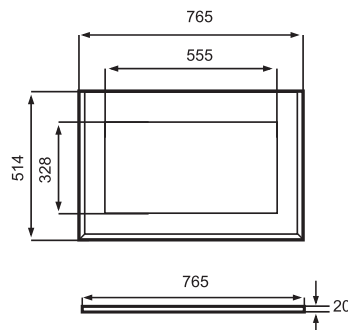

Cabinets & Mirrors

D1 White
605x280x116

Coral 600
585x385x800
white or mahogany

D3 White
605x556x116

Coral 750
735x500x800
white or mahogany

Coral 600 Mahogany
585x385x800

D1 Mahogany
605x280x116

Coral 750 Mahogany
735x500x800

ISOBEL 600
600X400X170

ISOBEL 750
750X520X185

BIANCA 600 600x400x180

BIANCA 750 750x520x180

PAULA 600 600x400x195

PAULA 750 750x520x195

PAULA 900x520x195

CORNER 680x680x160

VANITY 1200x520x195

DOUBLE BOWL 1500x540x160

ANGELA 600
500x270x150

ANGELA 750
590x360x150

DONNA 600
600x400x155

KING
542x430x165

ERICA
550x490x165

SALON
485x490x185

CRYSTAL 600 SOLID SURFACE TOP
610x405x20

CRYSTAL 750 SOLID SURFACE TOP
765x514x20

CRYSTAL 1000 SOLID SURFACE TOP
1042x590x20