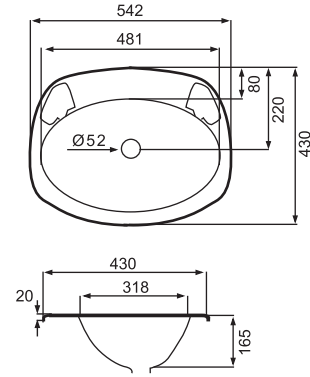

Cabinets & Mirrors

D1 White
605x280x116

Coral 600
585x385x800
white or mahogany

D3 White
605x556x116

Coral 750
735x500x800
white or mahogany

Coral 600 Mahogany
585x385x800

D1 Mahogany
605x280x116

Coral 750 Mahogany
735x500x800

ISOBEL 600
600X400X170

ISOBEL 750
750X520X185

BIANCA 600 600x400x180

BIANCA 750 750x520x180

PAULA 600 600x400x195

PAULA 750 750x520x195

PAULA 900x520x195

CORNER 680x680x160

VANITY 1200x520x195

DOUBLE BOWL 1500x540x160

ANGELA 600
500x270x150

ANGELA 750
590x360x150

DONNA 600
600x400x155

KING
542x430x165

ERICA
550x490x165

SALON
485x490x185

CRYSTAL 600 SOLID SURFACE TOP
610x405x20

CRYSTAL 750 SOLID SURFACE TOP
765x514x20

CRYSTAL 1000 SOLID SURFACE TOP
1042x590x20