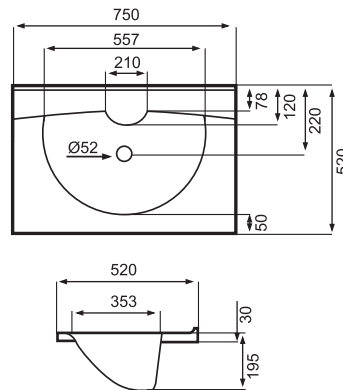

Cabinets & Mirrors

D1 White
605x280x116

Coral 600
585x385x800
white or mahogany

D3 White
605x556x116

Coral 750
735x500x800
white or mahogany

Coral 600 Mahogany
585x385x800

D1 Mahogany
605x280x116

Coral 750 Mahogany
735x500x800

ISOBEL 600
600X400X170

ISOBEL 750
750X520X185

BIANCA 600 600x400x180

BIANCA 750 750x520x180

PAULA 600 600x400x195

PAULA 750 750x520x195

PAULA 900x520x195

CORNER 680x680x160

VANITY 1200x520x195

DOUBLE BOWL 1500x540x160

ANGELA 600
500x270x150

ANGELA 750
590x360x150

DONNA 600
600x400x155

KING
542x430x165

ERICA
550x490x165

SALON
485x490x185

CRYSTAL 600 SOLID SURFACE TOP
610x405x20

CRYSTAL 750 SOLID SURFACE TOP
765x514x20

CRYSTAL 1000 SOLID SURFACE TOP
1042x590x20