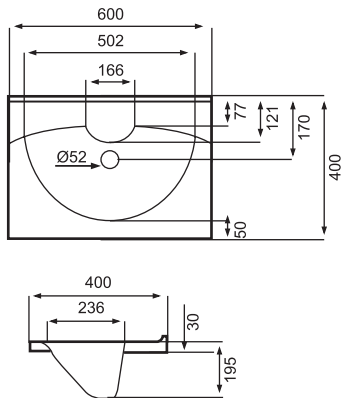

Cabinets & Mirrors

D1 White
605x280x116

Coral 600
585x385x800
white or mahogany

D3 White
605x556x116

Coral 750
735x500x800
white or mahogany

Coral 600 Mahogany
585x385x800

D1 Mahogany
605x280x116

Coral 750 Mahogany
735x500x800

ISOBEL 600
600X400X170

ISOBEL 750
750X520X185

BIANCA 600 600x400x180

BIANCA 750 750x520x180

PAULA 600 600x400x195

PAULA 750 750x520x195

PAULA 900x520x195

CORNER 680x680x160

VANITY 1200x520x195

DOUBLE BOWL 1500x540x160

ANGELA 600
500x270x150

ANGELA 750
590x360x150

DONNA 600
600x400x155

KING
542x430x165

ERICA
550x490x165

SALON
485x490x185

CRYSTAL 600 SOLID SURFACE TOP
610x405x20

CRYSTAL 750 SOLID SURFACE TOP
765x514x20

CRYSTAL 1000 SOLID SURFACE TOP
1042x590x20