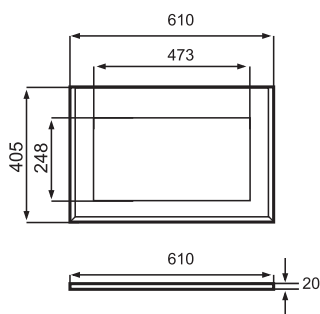

Cabinets & Mirrors

D1 White
605x280x116

Coral 600
585x385x800
white or mahogany

D3 White
605x556x116

Coral 750
735x500x800
white or mahogany

Coral 600 Mahogany
585x385x800

D1 Mahogany
605x280x116

Coral 750 Mahogany
735x500x800

ISOBEL 600
600X400X170

ISOBEL 750
750X520X185

BIANCA 600 600x400x180

BIANCA 750 750x520x180

PAULA 600 600x400x195

PAULA 750 750x520x195

PAULA 900x520x195

CORNER 680x680x160

VANITY 1200x520x195

DOUBLE BOWL 1500x540x160

ANGELA 600
500x270x150

ANGELA 750
590x360x150

DONNA 600
600x400x155

KING
542x430x165

ERICA
550x490x165

SALON
485x490x185

CRYSTAL 600 SOLID SURFACE TOP
610x405x20

CRYSTAL 750 SOLID SURFACE TOP
765x514x20

CRYSTAL 1000 SOLID SURFACE TOP
1042x590x20