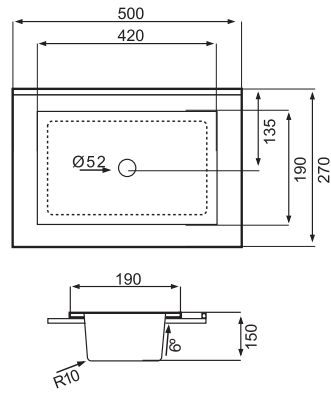

Cabinets & Mirrors

D1 White
605x280x116

Coral 600
585x385x800
white or mahogany

D3 White
605x556x116

Coral 750
735x500x800
white or mahogany

Coral 600 Mahogany
585x385x800

D1 Mahogany
605x280x116

Coral 750 Mahogany
735x500x800

ISOBEL 600
600X400X170

ISOBEL 750
750X520X185

BIANCA 600 600x400x180

BIANCA 750 750x520x180

PAULA 600 600x400x195

PAULA 750 750x520x195

PAULA 900x520x195

CORNER 680x680x160

VANITY 1200x520x195

DOUBLE BOWL 1500x540x160

ANGELA 600
500x270x150

ANGELA 750
590x360x150

DONNA 600
600x400x155

KING
542x430x165

ERICA
550x490x165

SALON
485x490x185

CRYSTAL 600 SOLID SURFACE TOP
610x405x20

CRYSTAL 750 SOLID SURFACE TOP
765x514x20

CRYSTAL 1000 SOLID SURFACE TOP
1042x590x20