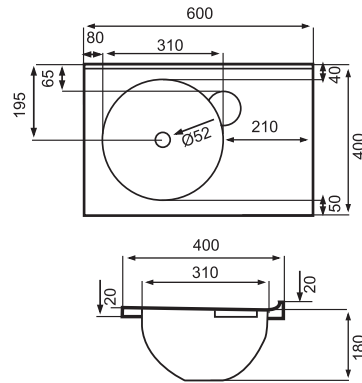

Cabinets & Mirrors

D1 White
605x280x116

Coral 600
585x385x800
white or mahogany

D3 White
605x556x116

Coral 750
735x500x800
white or mahogany

Coral 600 Mahogany
585x385x800

D1 Mahogany
605x280x116

Coral 750 Mahogany
735x500x800

ISOBEL 600
600X400X170

ISOBEL 750
750X520X185

BIANCA 600 600x400x180

BIANCA 750 750x520x180

PAULA 600 600x400x195

PAULA 750 750x520x195

PAULA 900x520x195

CORNER 680x680x160

VANITY 1200x520x195

DOUBLE BOWL 1500x540x160

ANGELA 600
500x270x150

ANGELA 750
590x360x150

DONNA 600
600x400x155

KING
542x430x165

ERICA
550x490x165

SALON
485x490x185

CRYSTAL 600 SOLID SURFACE TOP
610x405x20

CRYSTAL 750 SOLID SURFACE TOP
765x514x20

CRYSTAL 1000 SOLID SURFACE TOP
1042x590x20