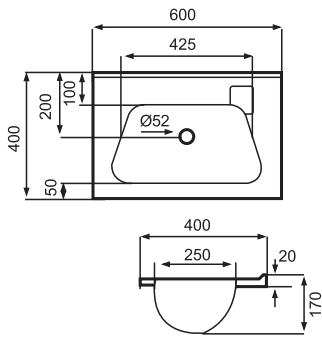

Cabinets & Mirrors

D1 White
605x280x116

Coral 600
585x385x800
white or mahogany

D3 White
605x556x116

Coral 750
735x500x800
white or mahogany

Coral 600 Mahogany
585x385x800

D1 Mahogany
605x280x116

Coral 750 Mahogany
735x500x800

D3 Mahogany
605x556x116

BC4 White
566x350x116

CLASSIC 1000
MIRROR 950X780

BC1 White
280x350x116

CLASSIC SOLID WOOD CABINETS
available in 600x535x780 or 1025x535x780 or 1200x535x780

CLASSIC 600
available with granite top, single undermount basin and mirror

ISOBEL 600
600X400X170

ISOBEL 750
750X520X185

BIANCA 600 600x400x180

BIANCA 750 750x520x180

PAULA 600 600x400x195

PAULA 750 750x520x195

PAULA 900x520x195

CORNER 680x680x160

VANITY 1200x520x195

DOUBLE BOWL 1500x540x160

ANGELA 600
500x270x150

ANGELA 750
590x360x150

DONNA 600
600x400x155

KING
542x430x165

ERICA
550x490x165

SALON
485x490x185