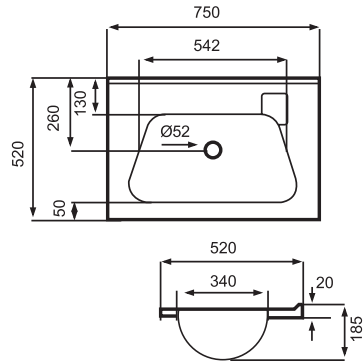

Cabinets & Mirrors

D1 White
605x280x116

Coral 600
585x385x800
white or mahogany

D3 White
605x556x116

Coral 750
735x500x800
white or mahogany

Coral 600 Mahogany
585x385x800

D1 Mahogany
605x280x116

Coral 750 Mahogany
735x500x800

D3 Mahogany
605x556x116

BC4 White
566x350x116

CLASSIC 1000
MIRROR 950X780

BC1 White
280x350x116

CLASSIC SOLID WOOD CABINETS
available in 600x535x780 or 1025x535x780 or 1200x535x780

CLASSIC 600
available with granite top, single undermount basin and mirror

ISOBEL 600
600X400X170

ISOBEL 750
750X520X185

BIANCA 600 600x400x180

BIANCA 750 750x520x180

PAULA 600 600x400x195

PAULA 750 750x520x195

PAULA 900x520x195

CORNER 680x680x160

VANITY 1200x520x195

DOUBLE BOWL 1500x540x160

ANGELA 600
500x270x150

ANGELA 750
590x360x150

DONNA 600
600x400x155

KING
542x430x165

ERICA
550x490x165

SALON
485x490x185