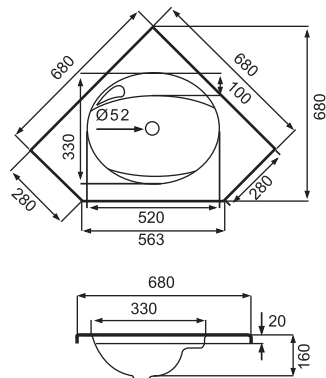

Cabinets & Mirrors

D1 White
605x280x116

Coral 600
585x385x800
white or mahogany

D3 White
605x556x116

Coral 750
735x500x800
white or mahogany

Coral 600 Mahogany
585x385x800

D1 Mahogany
605x280x116

Coral 750 Mahogany
735x500x800

ISOBEL 600
600X400X170

ISOBEL 750
750X520X185

BIANCA 600 600x400x180

BIANCA 750 750x520x180

PAULA 600 600x400x195

PAULA 750 750x520x195

PAULA 900x520x195

CORNER 680x680x160

VANITY 1200x520x195

DOUBLE BOWL 1500x540x160

ANGELA 600
500x270x150

ANGELA 750
590x360x150

DONNA 600
600x400x155

KING
542x430x165

ERICA
550x490x165

SALON
485x490x185

CRYSTAL 600 SOLID SURFACE TOP
610x405x20

CRYSTAL 750 SOLID SURFACE TOP
765x514x20

CRYSTAL 1000 SOLID SURFACE TOP
1042x590x20