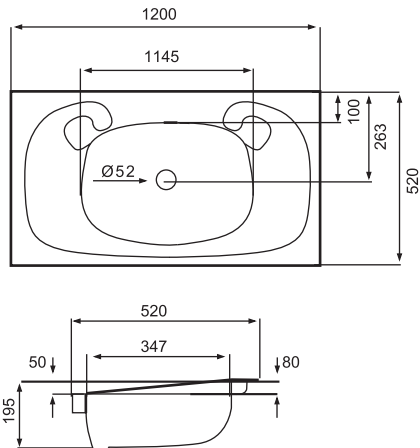

Cabinets & Mirrors

D1 White
605x280x116

Coral 600
585x385x800
white or mahogany

D3 White
605x556x116

Coral 750
735x500x800
white or mahogany

Coral 600 Mahogany
585x385x800

D1 Mahogany
605x280x116

Coral 750 Mahogany
735x500x800

ISOBEL 600
600X400X170

ISOBEL 750
750X520X185

BIANCA 600 600x400x180

BIANCA 750 750x520x180

PAULA 600 600x400x195

PAULA 750 750x520x195

PAULA 900x520x195

CORNER 680x680x160

VANITY 1200x520x195

DOUBLE BOWL 1500x540x160

ANGELA 600
500x270x150

ANGELA 750
590x360x150

DONNA 600
600x400x155

KING
542x430x165

ERICA
550x490x165

SALON
485x490x185

CRYSTAL 600 SOLID SURFACE TOP
610x405x20

CRYSTAL 750 SOLID SURFACE TOP
765x514x20

CRYSTAL 1000 SOLID SURFACE TOP
1042x590x20