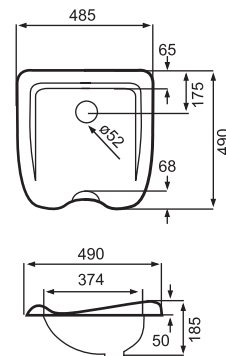

Cabinets & Mirrors

D1 White
605x280x116

Coral 600
585x385x800
white or mahogany

D3 White
605x556x116

Coral 750
735x500x800
white or mahogany

Coral 600 Mahogany
585x385x800

D1 Mahogany
605x280x116

Coral 750 Mahogany
735x500x800

ISOBEL 600
600X400X170

ISOBEL 750
750X520X185

BIANCA 600 600x400x180

BIANCA 750 750x520x180

PAULA 600 600x400x195

PAULA 750 750x520x195

PAULA 900x520x195

CORNER 680x680x160

VANITY 1200x520x195

DOUBLE BOWL 1500x540x160

ANGELA 600
500x270x150

ANGELA 750
590x360x150

DONNA 600
600x400x155

KING
542x430x165

ERICA
550x490x165

SALON
485x490x185

CRYSTAL 600 SOLID SURFACE TOP
610x405x20

CRYSTAL 750 SOLID SURFACE TOP
765x514x20

CRYSTAL 1000 SOLID SURFACE TOP
1042x590x20