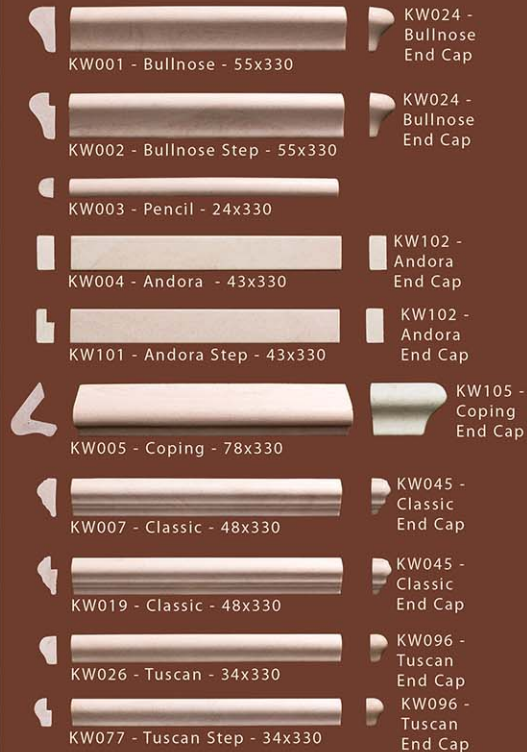

## BULLNOSE, STEP-TILES, COPINGS

Variable lengths : Standard 330mm - Maximum 1000mm

Bullnose and Step-tiles can be used to finish off steps or tile edges