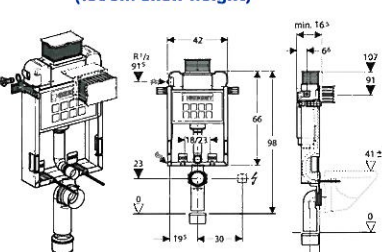

**109.771.00.1 (80mm)**  
Previously - 109.766.00.1

**109.300.00.5 (120mm)**

Note:  
**Duofix option**  
Available for dry wall application

**Design Range (for height restriction)**

**Kombifix**

For wall-hung applications

**110.251.00.1 (85cm shelf height)**

**110.259.00.1 (100cm shelf height)**

**Actuator Plates**

**Concealed Cistern**

For floor standing applications

**109.201.00.1 (85cm shelf height)**

**109.210.00.1 (100cm shelf height)**