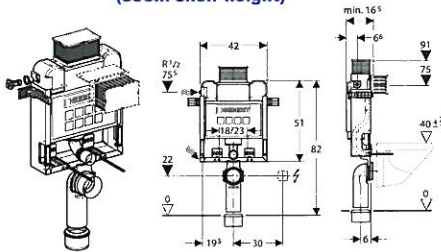

**109.771.00.1 (80mm)**  
Previously - 109.766.00.1

**109.300.00.5 (120mm)**

Note:  
**Duofix option**  
Available for dry wall application

**Design Range (for height restriction)**

**Kombifix**

For wall-hung applications

**110.251.00.1 (85cm shelf height)**

**110.259.00.1 (100cm shelf height)**

**Actuator Plates**

**Concealed Cistern**

For floor standing applications

**109.201.00.1 (85cm shelf height)**

**109.210.00.1 (100cm shelf height)**

Note:  
**Duofix option**  
Available for dry wall application

**Standard Range**

**Kombifix**

For wall-hung applications

**110.150.00.1 (80mm)**

**Actuator Plates**

**Concealed Cistern**

For floor standing applications

**109.130.00.1 (80mm)**

**109.160.00.1 (120mm)**

Note:  
**Duofix option**  
Available for dry wall application