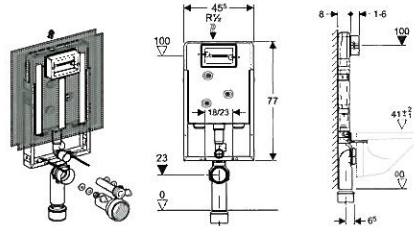

**109.771.00.1 (80mm)**  
Previously - 109.766.00.1

**109.300.00.5 (120mm)**

Note:  
**Duofix option**  
Available for dry wall application

**Design Range (for height restriction)**

**Kombifix**

For wall-hung applications

**110.251.00.1 (85cm shelf height)**

**110.259.00.1 (100cm shelf height)**

**Actuator Plates**

**Concealed Cistern**

For floor standing applications

**109.201.00.1 (85cm shelf height)**

**109.210.00.1 (100cm shelf height)**

Note:  
**Duofix option**  
Available for dry wall application

**Standard Range**

**Kombifix**

For wall-hung applications

**110.150.00.1 (80mm)**

**Actuator Plates**

**Concealed Cistern**

For floor standing applications

**109.130.00.1 (80mm)**

**109.160.00.1 (120mm)**

Note:  
**Duofix option**  
Available for dry wall application