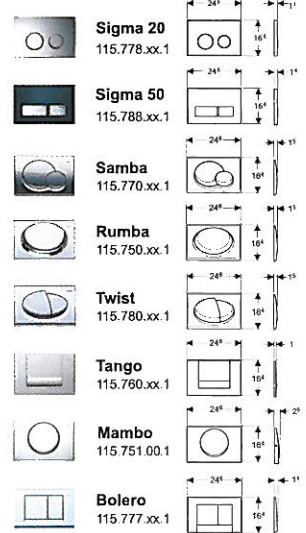

**Design Range**

**Kombifix**

For wall-hung applications

**110.772.00.1 (80mm)**  
Previously - 110.765.00.1

**110.350.00.5 (120mm)**

**Actuator Plates**

**Concealed Cistern**

For floor standing applications

**109.771.00.1 (80mm)**  
Previously - 109.766.00.1

**109.300.00.5 (120mm)**

Note:  
**Duofix option**  
Available for dry wall application

**Design Range (for height restriction)**

**Kombifix**

For wall-hung applications

**110.251.00.1 (85cm shelf height)**

**110.259.00.1 (100cm shelf height)**

**Actuator Plates**

**Concealed Cistern**

For floor standing applications

**109.201.00.1 (85cm shelf height)**

**109.210.00.1 (100cm shelf height)**

**109.130.00.1 (80mm)**

**109.160.00.1 (120mm)**

Note:  
**Duofix option**  
Available for dry wall application