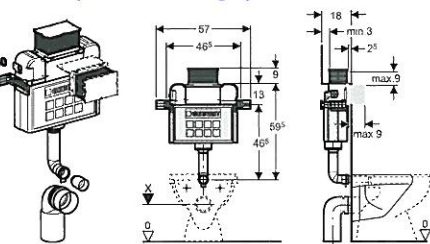

**109.771.00.1 (80mm)**  
Previously - 109.766.00.1

**109.300.00.5 (120mm)**

Note:  
**Duofix option**  
Available for dry wall application

**Design Range (for height restriction)**

**Kombifix**

For wall-hung applications

**110.251.00.1 (85cm shelf height)**

**110.259.00.1 (100cm shelf height)**

**Actuator Plates**

**Concealed Cistern**

For floor standing applications

**109.201.00.1 (85cm shelf height)**

**109.210.00.1 (100cm shelf height)**

Note:  
**Duofix option**  
Available for dry wall application

**Standard Range**

**Kombifix**

For wall-hung applications

**110.150.00.1 (80mm)**

**Actuator Plates**

**Concealed Cistern**

For floor standing applications

**109.130.00.1 (80mm)**

**109.160.00.1 (120mm)**

Note:  
**Duofix option**  
Available for dry wall application