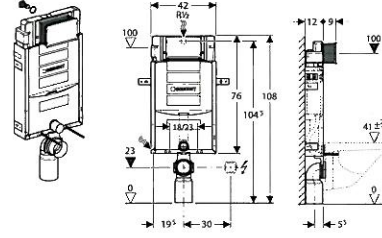

**Design Range**

**Kombifix**

For wall-hung applications

**110.772.00.1 (80mm)**  
Previously - 110.765.00.1

**110.350.00.5 (120mm)**

**Actuator Plates**

**Concealed Cistern**

For floor standing applications

**109.771.00.1 (80mm)**  
Previously - 109.766.00.1

**109.300.00.5 (120mm)**

Note:  
**Duofix option**  
Available for dry wall application

**Design Range (for height restriction)**

**Kombifix**

For wall-hung applications

**110.251.00.1 (85cm shelf height)**

**110.259.00.1 (100cm shelf height)**

**Actuator Plates**

**Concealed Cistern**

For floor standing applications

**109.201.00.1 (85cm shelf height)**

**109.210.00.1 (100cm shelf height)**

**109.130.00.1 (80mm)**

**109.160.00.1 (120mm)**

Note:  
**Duofix option**  
Available for dry wall application