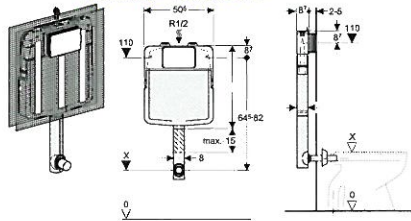

**Design Range**

**Kombifix**

For wall-hung applications

**110.772.00.1 (80mm)**  
Previously - 110.765.00.1

**110.350.00.5 (120mm)**

**Actuator Plates**

**Concealed Cistern**

For floor standing applications

**109.771.00.1 (80mm)**  
Previously - 109.766.00.1

**109.300.00.5 (120mm)**

Note:  
**Duofix option**  
Available for dry wall application

**Design Range (for height restriction)**

**Kombifix**

For wall-hung applications

**110.251.00.1 (85cm shelf height)**

**110.259.00.1 (100cm shelf height)**

**Actuator Plates**

**Concealed Cistern**

For floor standing applications

**109.201.00.1 (85cm shelf height)**

**109.210.00.1 (100cm shelf height)**

**109.130.00.1 (80mm)**

**109.160.00.1 (120mm)**

Note:  
**Duofix option**  
Available for dry wall application