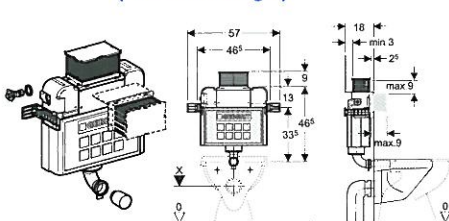

**109.771.00.1 (80mm)**  
Previously - 109.766.00.1

**109.300.00.5 (120mm)**

Note:  
**Duofix option**  
Available for dry wall application

**Design Range (for height restriction)**

**Kombifix**

For wall-hung applications

**110.251.00.1 (85cm shelf height)**

**110.259.00.1 (100cm shelf height)**

**Actuator Plates**

**Concealed Cistern**

For floor standing applications

**109.201.00.1 (85cm shelf height)**

**109.210.00.1 (100cm shelf height)**

Note:  
**Duofix option**  
Available for dry wall application

**Standard Range**

**Kombifix**

For wall-hung applications

**110.150.00.1 (80mm)**

**Actuator Plates**

**Concealed Cistern**

For floor standing applications

**109.130.00.1 (80mm)**

**109.160.00.1 (120mm)**

Note:  
**Duofix option**  
Available for dry wall application