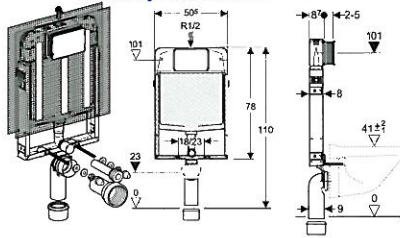

**Design Range**

**Kombifix**

For wall-hung applications

**110.772.00.1 (80mm)**  
Previously - 110.765.00.1

**110.350.00.5 (120mm)**

**Actuator Plates**

**Concealed Cistern**

For floor standing applications

**109.771.00.1 (80mm)**  
Previously - 109.766.00.1

**109.300.00.5 (120mm)**

Note:  
**Duofix option**  
Available for dry wall application

**Design Range (for height restriction)**

**Kombifix**

For wall-hung applications

**110.251.00.1 (85cm shelf height)**

**110.259.00.1 (100cm shelf height)**

**Actuator Plates**

**Concealed Cistern**

For floor standing applications

**109.201.00.1 (85cm shelf height)**

**109.210.00.1 (100cm shelf height)**

**109.130.00.1 (80mm)**

**109.160.00.1 (120mm)**

Note:  
**Duofix option**  
Available for dry wall application