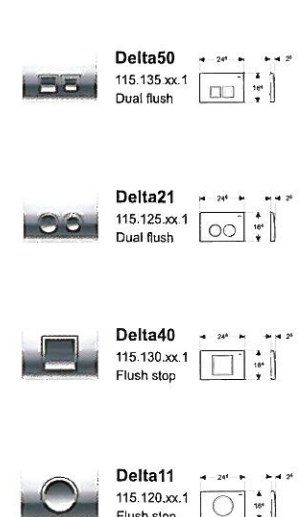

**109.771.00.1 (80mm)**  
Previously - 109.766.00.1

**109.300.00.5 (120mm)**

Note:  
**Duofix option**  
Available for dry wall application

**Design Range (for height restriction)**

**Kombifix**

For wall-hung applications

**110.251.00.1 (85cm shelf height)**

**110.259.00.1 (100cm shelf height)**

**Actuator Plates**

**Concealed Cistern**

For floor standing applications

**109.201.00.1 (85cm shelf height)**

**109.210.00.1 (100cm shelf height)**

Note:  
**Duofix option**  
Available for dry wall application

**Standard Range**

**Kombifix**

For wall-hung applications

**110.150.00.1 (80mm)**

**Actuator Plates**

**Concealed Cistern**

For floor standing applications

**109.130.00.1 (80mm)**

**109.160.00.1 (120mm)**

Note:  
**Duofix option**  
Available for dry wall application