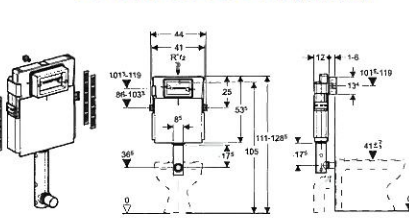

**109.771.00.1 (80mm)**  
Previously - 109.766.00.1

**109.300.00.5 (120mm)**

Note:  
**Duofix option**  
Available for dry wall application

**Design Range (for height restriction)**

**Kombifix**

For wall-hung applications

**110.251.00.1 (85cm shelf height)**

**110.259.00.1 (100cm shelf height)**

**Actuator Plates**

**Concealed Cistern**

For floor standing applications

**109.201.00.1 (85cm shelf height)**

**109.210.00.1 (100cm shelf height)**

Note:  
**Duofix option**  
Available for dry wall application

**Standard Range**

**Kombifix**

For wall-hung applications

**110.150.00.1 (80mm)**

**Actuator Plates**

**Concealed Cistern**

For floor standing applications

**109.130.00.1 (80mm)**

**109.160.00.1 (120mm)**

Note:  
**Duofix option**  
Available for dry wall application