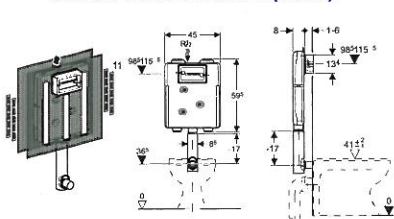

**110.251.00.1 (85cm shelf height)**

**110.259.00.1 (100cm shelf height)**

**Actuator Plates**

**Concealed Cistern**

For floor standing applications

**109.201.00.1 (85cm shelf height)**

**109.210.00.1 (100cm shelf height)**

Note:  
**Duofix option**  
Available for dry wall application

**Standard Range**

**Kombifix**

For wall-hung applications

**110.150.00.1 (80mm)**

**Actuator Plates**

**Concealed Cistern**

For floor standing applications

**109.130.00.1 (80mm)**

**109.160.00.1 (120mm)**

Note:  
**Duofix option**  
Available for dry wall application