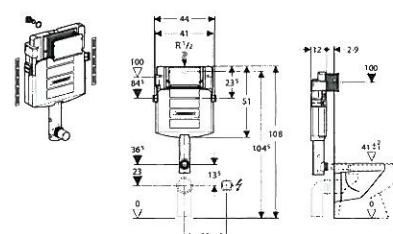

**Design Range**

**Kombifix**

For wall-hung applications

**110.772.00.1 (80mm)**  
Previously - 110.765.00.1

**110.350.00.5 (120mm)**

**Actuator Plates**

**Concealed Cistern**

For floor standing applications

**109.771.00.1 (80mm)**  
Previously - 109.766.00.1

**109.300.00.5 (120mm)**

Note:  
**Duofix option**  
Available for dry wall application

**Design Range (for height restriction)**

**Kombifix**

For wall-hung applications

**110.251.00.1 (85cm shelf height)**

**110.259.00.1 (100cm shelf height)**

**Actuator Plates**

**Concealed Cistern**

For floor standing applications

**109.201.00.1 (85cm shelf height)**

**109.210.00.1 (100cm shelf height)**

**109.130.00.1 (80mm)**

**109.160.00.1 (120mm)**

Note:  
**Duofix option**  
Available for dry wall application